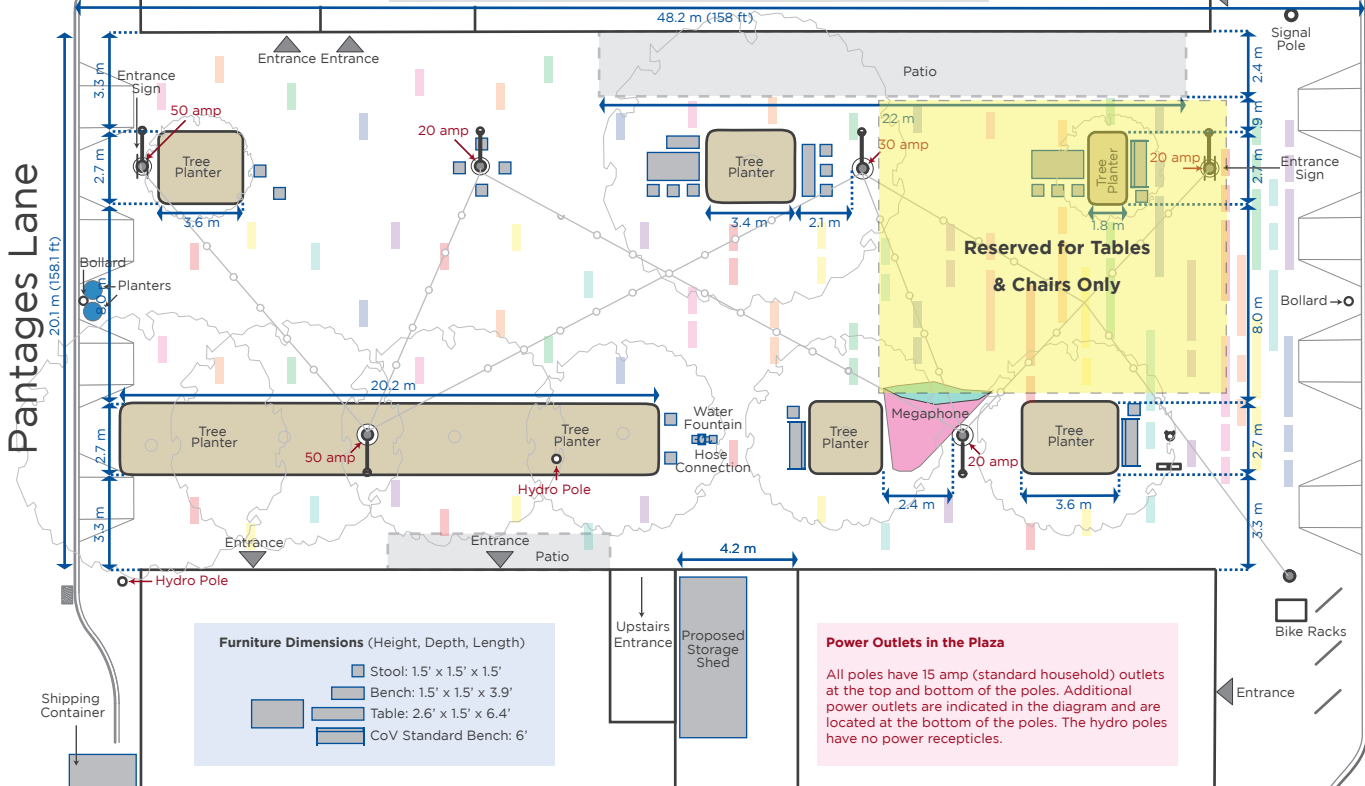

JIM DEVA PLAZA

Pantages Lane

Davie Street

Furniture Dimensions (Height, Depth, Length)

| | |
|--|---------------------------|
| | Stool: 1.5' x 1.5' x 1.5' |
| | Bench: 1.5' x 1.5' x 3.9' |
| | Table: 2.6' x 1.5' x 6.4' |
| | CoV Standard Bench: 6' |

Power Outlets in the Plaza

All poles have 15 amp (standard household) outlets at the top and bottom of the poles. Additional power outlets are indicated in the diagram and are located at the bottom of the poles. The hydro poles have no power receptacles.

Catenary (Hanging) Light Clearances

Please note the clearances available to accommodate tents, vehicles, and other structures.