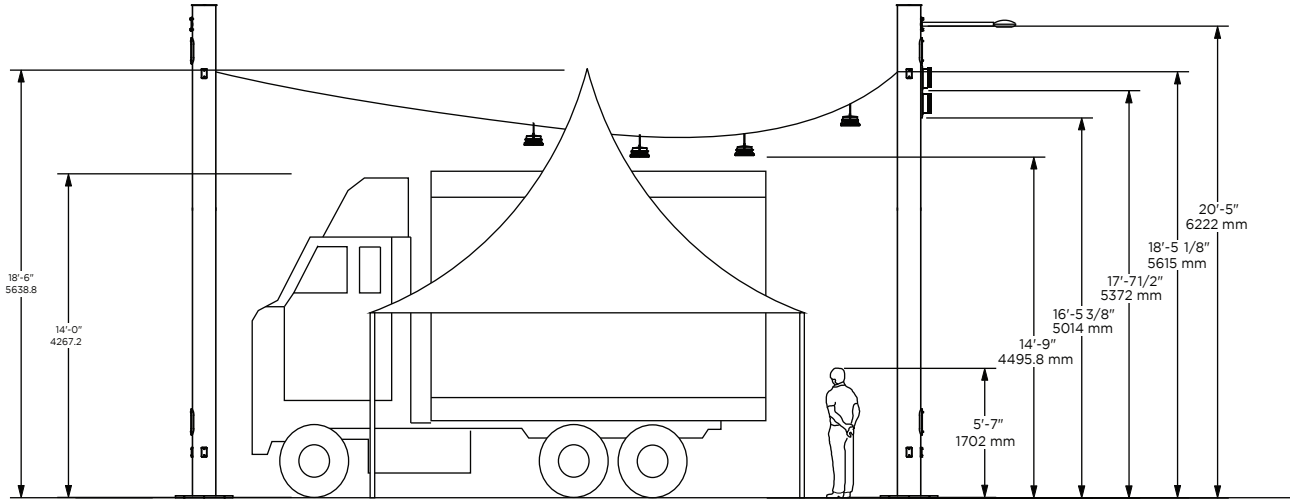

JIM DEVA PLAZA

Pantages Lane

Davie Street

Furniture Dimensions (Height, Depth, Length)

| | |
|--|---------------------------|
| | Stool: 1.5' x 1.5' x 1.5' |
| | Bench: 1.5' x 1.5' x 3.9' |
| | Table: 2.6' x 1.5' x 6.4' |
| | CoV Standard Bench: 6' |

Power Outlets in the Plaza

All poles have 15 amp (standard household) outlets at the top and bottom of the poles. Additional power outlets are indicated in the diagram and are located at the bottom of the poles. The hydro poles have no power receptacles.