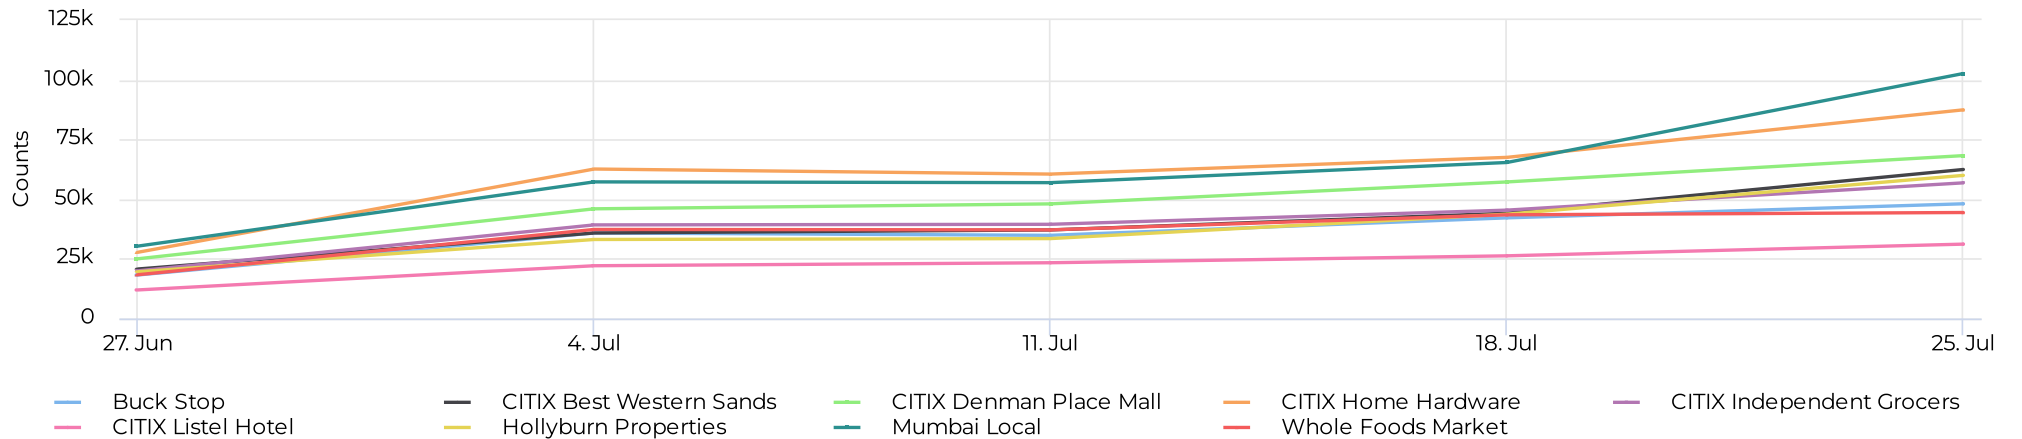

Weekly Totals - All sites