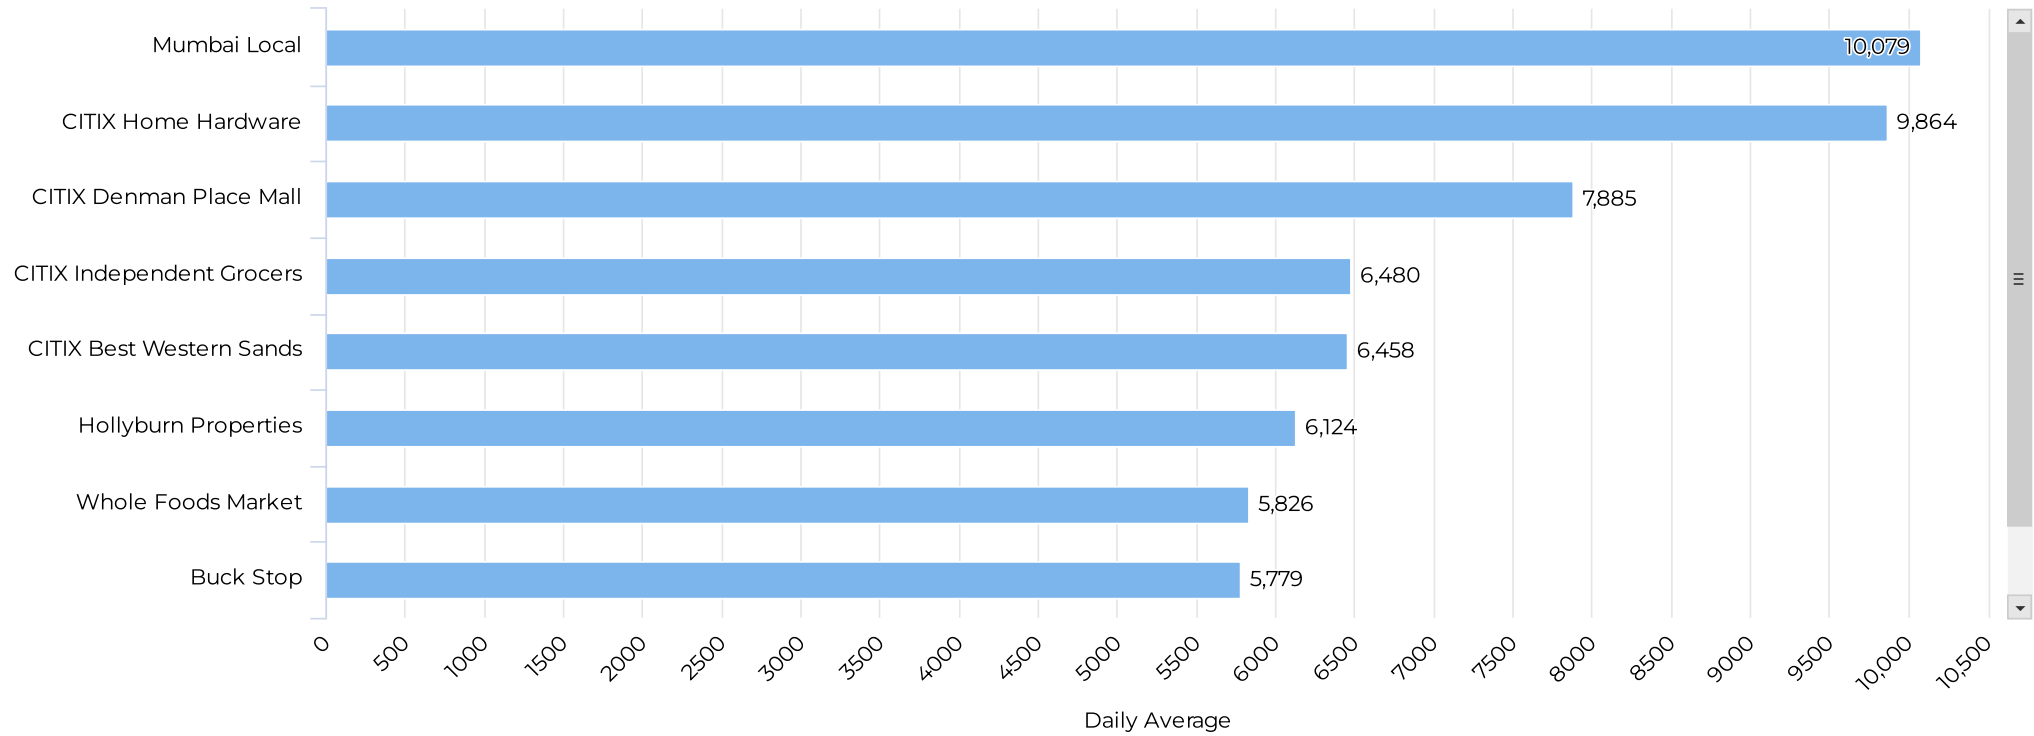

All Counters Summary

July 1, 2022 → July 31, 2022

Daily Average - All sites