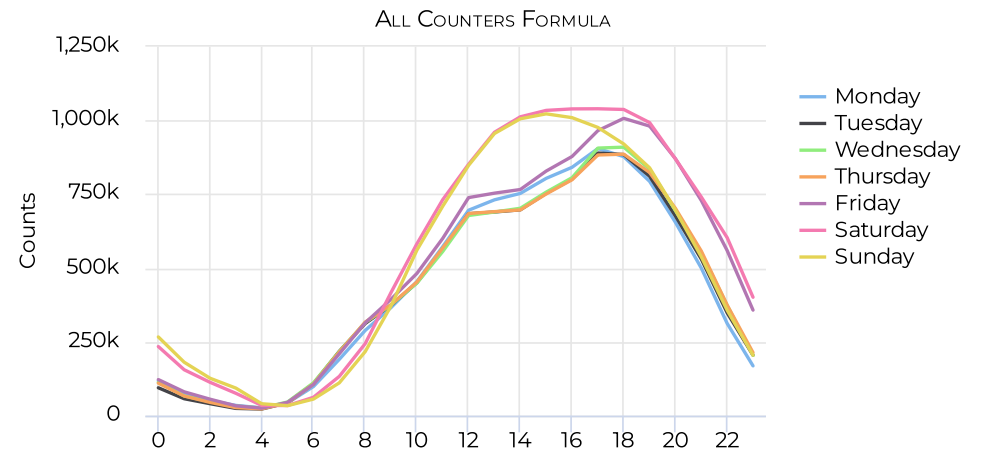

# All Counters Summary

July 1, 2022 → July 31, 2022

## Daily Profile

## Monthly comparison by year

📅 Whole Period

## Hourly comparison by day

📅 Whole Period