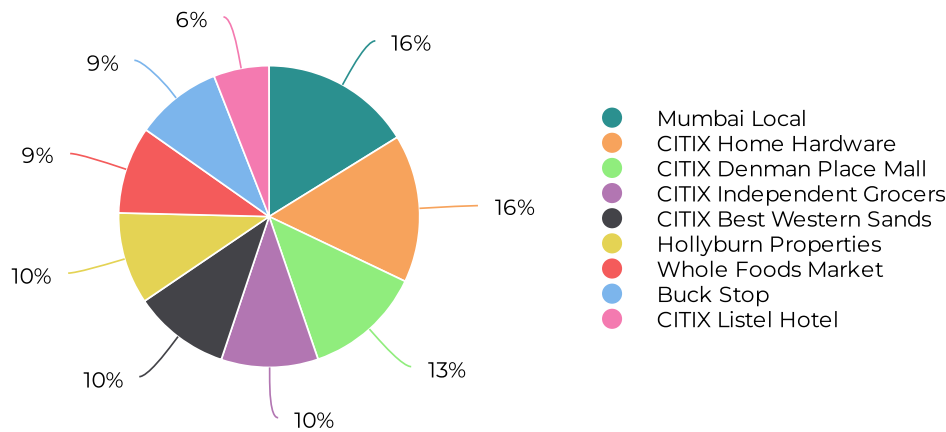

All Counters Summary

July 1, 2022 → July 31, 2022

Last Month

Total
1,928,191 ↑ +35.5%

📊 Compared to 2021-07-02 → 2021-08-01

Last Month

Peak Day
Sunday Jul 31, 2022 ↑ +127%
144,232

📊 Compared to 2021-07-02 → 2021-08-01

Weekend Daily Average

📅 2022-01-01 → 2022-08-03

Daily Average
55,704 ↑ +34.1%

📊 Compared to 2021-01-02 → 2021-08-04

Weekday Daily Average

📅 2022-01-01 → 2022-08-03

Daily Average
45,467 ↑ +22.6%

📊 Compared to 2021-01-02 → 2021-08-04

Distribution