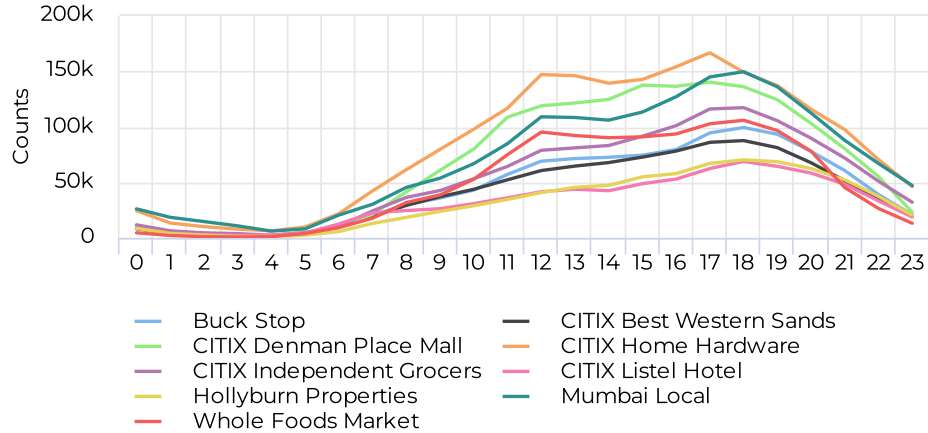

## Monthly comparison by year

📅 Whole Period

## Hourly comparison by day

📅 Whole Period

# All Counters Summary

July 1, 2022 → July 31, 2022

## Hourly Profile - Weekday

📅 2021-08-04 → 2022-08-03