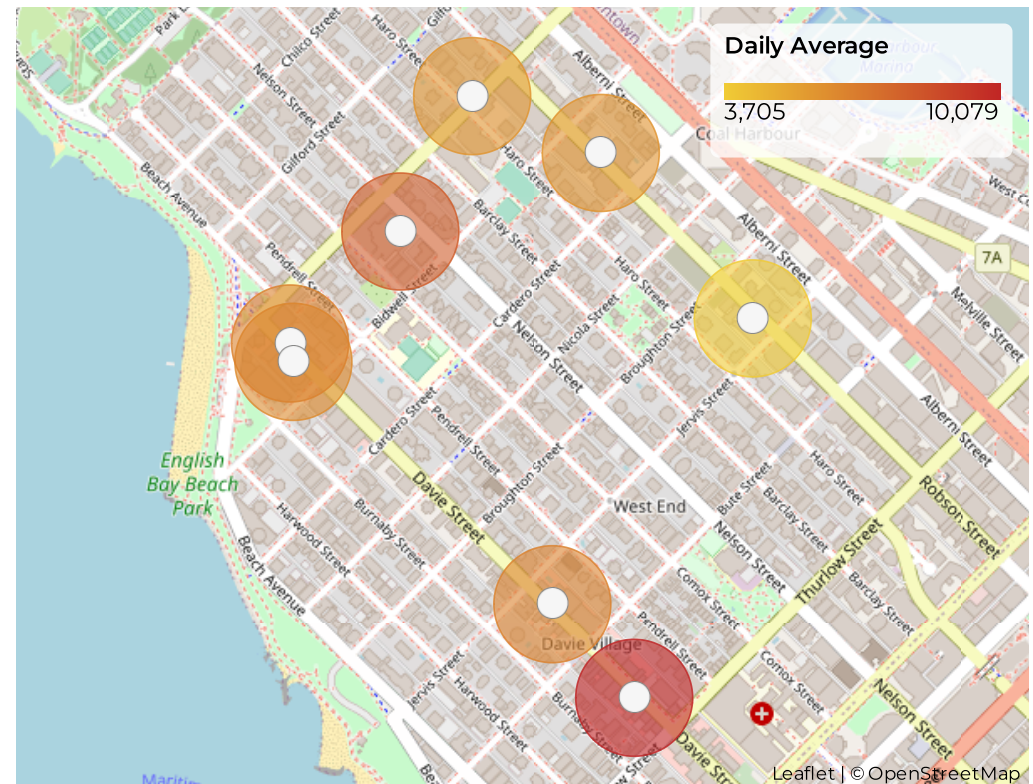

## Weekday Daily Average

📅 2022-01-01 → 2022-08-03

Daily Average  
**45,467** ↑ +22.6%

📊 Compared to 2021-01-02 → 2021-08-04

## Distribution

## Key Figures Map