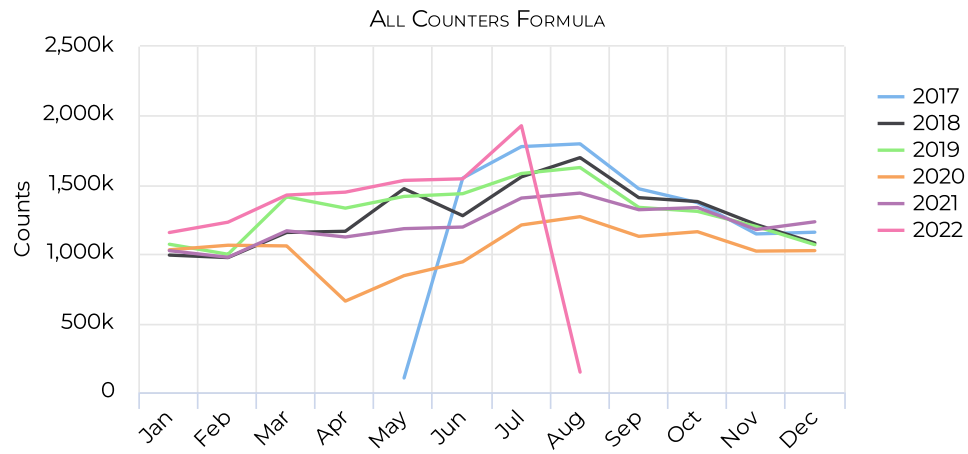

## Weekly Totals - All sites

# All Counters Summary

July 1, 2022 → July 31, 2022

## Daily Profile

## Monthly comparison by year

📅 Whole Period